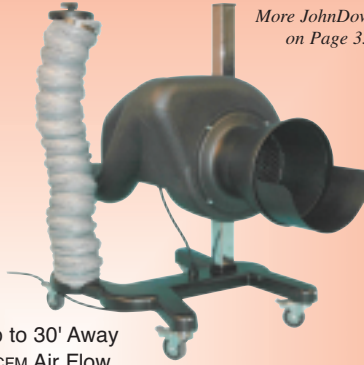

JDEV-5100
Portable Exhaust
Removal System

- Positioned next to Vehicle, High-Output Suction Fan Captures Fumes and Discharges them Safely up to 30' Away
- 3/4 HP Fan Produces 330 CFM Air Flow
- Uses Standard 110V Current
- Fan Mounted in Tough, Integrally Molded Polyethylene "Flow Thru" Case
- Height Position Controlled by Quick-Release Spring-Loaded Cam Lock
- 30' Discharge Hose Stores Neatly when not in Use
- 24" W x 24" D x 35" H • Weight: 86 LBS

Special **$1,165.00**

Receive **FREE JDEV-ADPT** "Y" Hose Adapter

- Works w/Std 3" Exhaust Hoses an "Y" Hose Adapters
- Does not Include Hose or Tailpipe Adapters
- Weight: 2 LBS ($31.67 Value) **JDEV-5100 WITH JDEV-ADPT**

More JohnDow
on Page 35