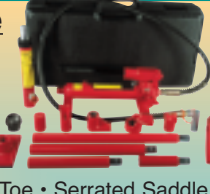

Body & Frame Portable Power Kits

Both Kits Include:
• Spreader Ram • Female Adapter
• Hose • Hydraulic Unit • Ram
• 90° V-Base • Wedge Head
• Male Connector • Spreader Ram Toe • Serrated Saddle
• Spreader Plunger Toe • Rubber-Faced Flat Base

A0107EX 4-Ton Special **$182.95**
Also Includes:
• 2 3/4" Flex Head • 4", 8", 12", 16" Ext Tubes • Case

A0108EX 10-Ton Special **$269.95**
Also Includes:
• 3 1/4" Flex Head • 3", 5", 10", 14", 19" Ext Tubes
• Case w/Wheels

A0250DP 2 1/2-Ton Double
Plunger Hydraulic
Service Jack
• Only 8-9 Pumps to Full Height
• Extra Long Handle
• Universal 45° Guarantees Pumping
at any Position under Load
• HD Ball Bearing Rear Casters
• Saddle Height: 4 3/8" - 19 3/8"
• Weight: 106 LBS
Special **$195.95**