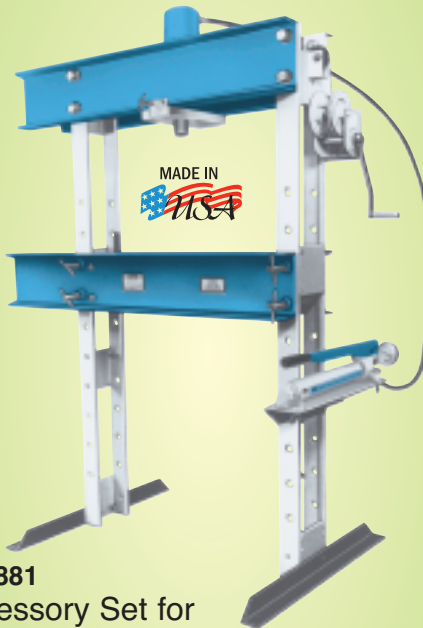

OT1826 25-Ton Heavy Duty "Open Throat" Press

- Press bed is raised or lowered with hand crank
- Floor space: 28" x 25¹/₄"
- Includes: hydraulic hand pump; hydraulic ram with 14" stroke; gauge; hose and pump mounting bracket
- Wt: 646 LBS

Special **$3,886.00**

OT1881 Accessory Set for 25-Ton Presses

- Accessories attach to ram's forcing screw or support work on the press bed • Includes: bearing pulling attachment; ram pushing adapter with 3/4" dia shank; 4511 ram pushing adapter with 1" diameter shank; V-pushing adapter; 11¹/₂" long V-blocks (pr); ram forcing cap; threaded adapter
- 43 LBS

Special **$661.00**

OT1825 17¹/₂-Ton HD "Open Throat" Press

- Ram head moves side-to-side for off-center pressing
- "Open-throat" frame extensions
- Lifetime Marathon Warranty®
- Floor space: 28" x 28"
- 17¹/₂-Ton press • **OT201832** hydraulic ram with 2" stroke
- **OT4002** hydraulic hand pump, **OT9650** gauge, **OT9767** hose, adjusting screw, speed crank, ram cap and pump mounting bracket
- Wt: 284 LBS