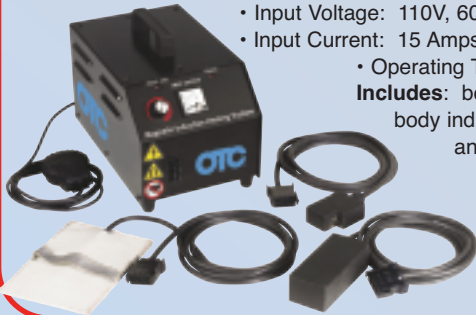

HEAVY DUTY SHOP EQUIPMENT

OT6650 Magnetic Induction Heater

- Fast, effortless removal of glass, emblems, bonded body components, rusty bolts & much more
- Flameless heat reduces need for torches, solvents & abrasives
- Only heats metal objects • Wide range of heating inductors
- Easy-to-read heat output meter • Output isolation transformer
- CE / CSA approval w/UL compliance
- Cabinet Size: 9"W x 14"L x 8.5"H
- Input Voltage: 110V, 60Hz 1 Phase
- Input Current: 15 Amps • 1500 Watts
- Operating Temp: 125°F

Includes: bolt, glass and body inductors, foot switch and instructional CD