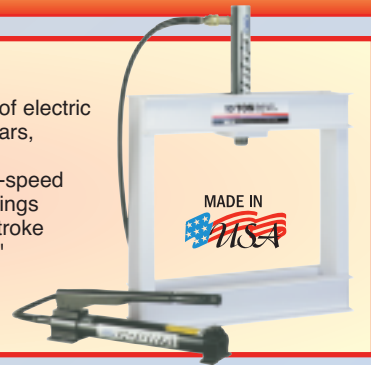

OT1884 10-Ton Capacity Bench Press

- Ideal for hundreds of small pressing jobs including the repair of electric motors and armatures, and the removal and installation of gears, bearings, and other press-fit parts
- Provides a 15³/₈" x 22" working area • Includes **OT4004** two-speed OTC series hydraulic hand pump, complete with hose and fittings
- OTC series 10-ton single-acting hydraulic ram has a 10¹/₈" stroke
- Press bench space is 7¹/₄" x 25¹/₄" • Overall height is 33³/₄"
- Wt: 91 LBS