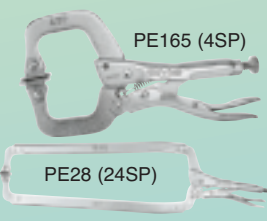

HAND TOOLS

WISE-GRIP® IRWIN® Industrial Tools

LOCKING PLIERS

Long Nose / Wire Cutter

PE1602L3	(4LN)	Special \$9.50
PE1402L3	(6LN)	Special \$10.00
PE1502L3	(9LN)	Special \$12.00

Straight Jaw

PE0102L3	(10R)	Special \$9.75
PE0302L3	(7R)	Special \$9.60

Large Jaw

PE12L3	(12LC)	Special \$14.80
--------	--------	-----------------

LOCKING SPECIALTY TOOLS

PE23	(8R)	Locking Sheet Metal Tools	Special \$14.20
PE25	(9R)	Locking Welding Clamp	Special \$16.90
PE27ZR	(20R)	Locking Chain Clamp	Special \$21.50
PE251	(9AC)	Locking Panel Clamp (3/8" Opening / 90° Angle)	Special \$16.50

LOCKING C-CLAMPS WITH SWIVEL PADS

PE165	(4SP)	Special \$8.85
PE18	(6SP)	Special \$10.00
PE20	(11SP)	Special \$16.30
PE22	(18SP)	Special \$22.80
PE28	(24SP)	Special \$28.40

LOCKING C-CLAMPS

PE17	(6R)	6"	Special \$8.95
PE19	(11R)	11"	Special \$15.15
PE21	(18R)	18"	Special \$22.19
PE275	(24R)	24"	Special \$27.30
PE211ZR	(18DR)	18"	Special \$24.85

- 2 1/4" Jaw Capacity
- Ideal for Pipe Diameters to 1 1/2"
- One Hand Operation
- Cast Aluminum Construction

Special \$18.80

2-Pc Fast Release Locking Plier Sets

PE214T	Includes • 7WR and 10WR	Special \$19.15
PE77T	Includes • 6LN & 10WR	Special \$18.50