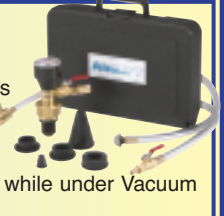

UV550000 Airlift™

- Eliminates Airlocks
- Refills Entire Cooling System and Heater Core!
- Checks for Leaks while under Vacuum
- OEM Approved

Special **$128.95**