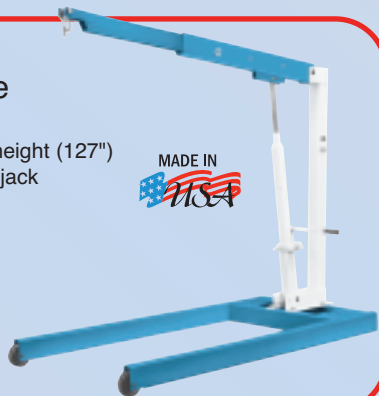

OT1815 2,200 LB Capacity Mobile Floor Crane

- The "auto-lock" positioning feature
- Telescoping boom provides extra reach (65¹/₂") and height (127")
- 2,200 LB capacity fixed-leg crane with hydraulic lifting jack
- Lifting chain not included Wt: 429 LBS
- Max capacity boom extended: 1300 LBS
- Max boom height boom retracted: 127"
- Min boom height boom retracted: 21"
- Effective boom reach boom retracted: 42¹/₂"
- Overall length: 83¹/₂" • Overall height: 69"