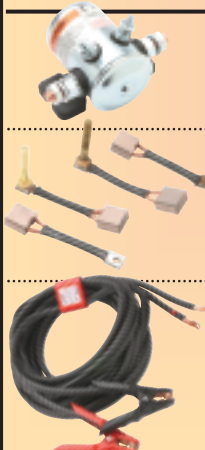

Start-All® Replacement Parts

GO77-181SI

Special **$36.80**

Solenoid for Use on all Start-Alls

GO79-405

Special **$25.60**

Brush Sets for **GO79-375** and **GO79-406** Generators

GO79-396

Special **$24.80**

Brush Sets for **GO79-371** and **GO79-373** Generators

GO70-436S

Special **$502.40**

30' 1/0 Ga Replacement Cable Set

GO70-437S

Special **$300.80**

30' 2 Ga Replacement Cable Set

Includes Antizap Surge Protector